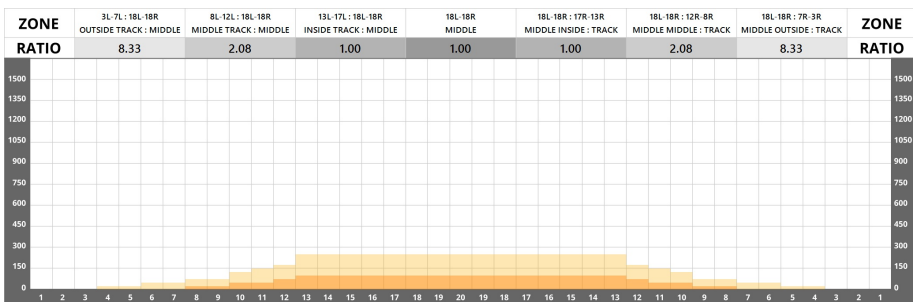

2000 PWBA FOUNDATION GAMES PLASTIC BALL PATTERN

DISTANCE:	29 FEET	VOLUME:	5.25 mL
RATIO:	8.33:1	FORWARD:	1.95 mL
DROP BRUSH:	29 FEET	REVERSE:	3.3 mL
TANKS:	KEGEL	PUMP:	25µL

FORWARD LOADS DATA

#	START	STOP	LOADS	MICS	SPEED	BUFF	TANK	DISTANCE	T.OIL
1	8L	8R	1	25	18	3	A - Kegel	0 → 0	625
2	10L	10R	1	25	18	3	A - Kegel	0 → 3	525
3	12L	12R	1	25	22	3	A - Kegel	3 → 6	425
4	13L	13R	1	25	22	3	A - Kegel	6 → 9	375
5	2L	2R	0	25	22	3	A - Kegel	9 → 29	0

REVERSE LOADS DATA

#	START	STOP	LOADS	MICS	SPEED	BUFF	TANK	DISTANCE	T.OIL
1	2L	2R	0	25	30	3	A - Kegel	29 → 24	0
2	13L	13R	2	25	18	3	A - Kegel	24 → 19	750
3	11L	11R	1	25	18	3	A - Kegel	19 → 16	475
4	10L	10R	1	25	18	3	A - Kegel	16 → 14	525
5	6L	6R	1	25	18	3	A - Kegel	14 → 11	725
6	4L	4R	1	25	18	3	A - Kegel	11 → 9	825
7	2L	2R	0	25	14	3	A - Kegel	9 → 0	0